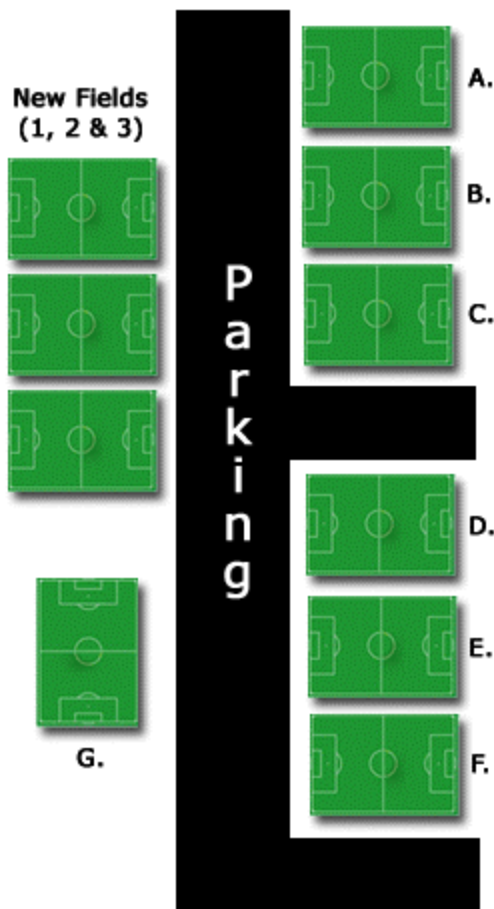

Welcome to SGU

Directions to MeSA along with Field Layout*

(* Layout may vary during tournaments)

In case of inclement weather you can call **288-0980** to check if the fields are open or closed. We will attempt to update the website with this information as well.

- A. Hartness International
- B. RBC Liberty
- C. Marriott
- D. Tuffaloy
- E. Pepsi
- F. Carolina First
- G. Carter

Directions to MeSA

from I-85 Exit 54 (Pelham Road):

If traveling South - take a left on to Pelham Road. If traveling North - take a right on to Pelham Road.

- Stay on Pelham Road for 1.8 miles and cross over Rt. 14 (the road now turns into Batesville Road)
- Stay on Batesville Road for 1.4 miles and then bear left onto Anderson Ridge Road
- Travel on Anderson Ridge Road for 2.3 miles
- Cross over S. Bennetts Bridge Road (Rt. 296)
- MeSA will be on the left hand side of Anderson Ridge Road